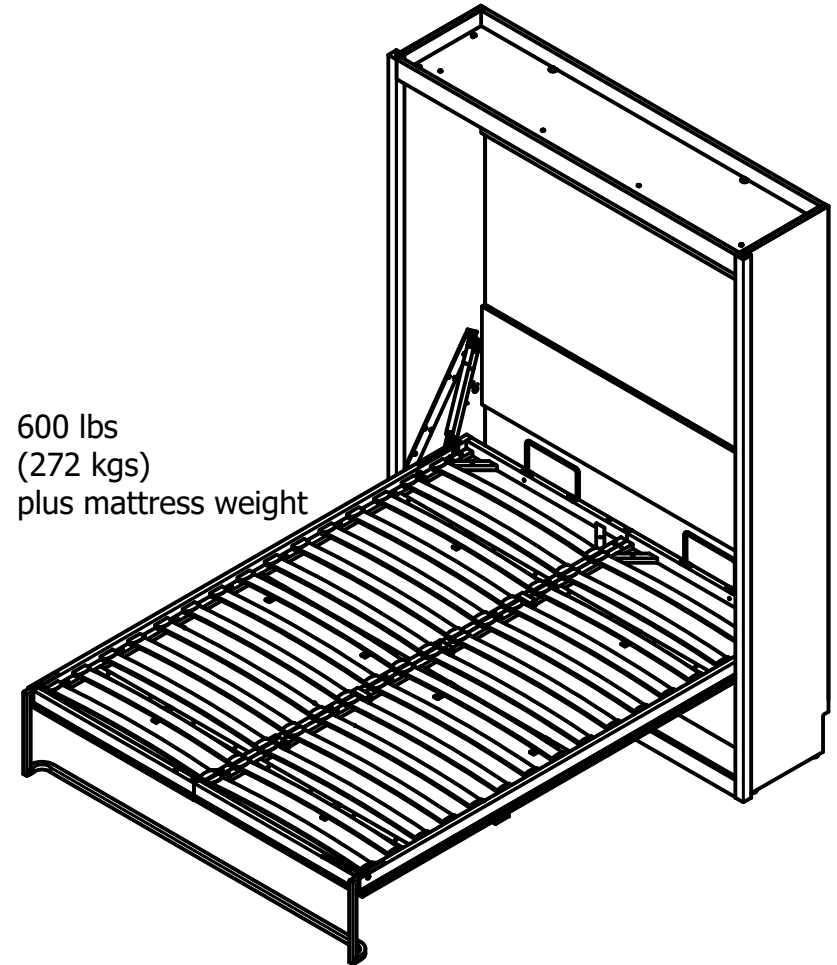

Wall Bed

8368222COM / 8368340COM / 8368341COM

Wood Breakdown:
PB 52% & MDF 3%
Total storage: 49 cubic feet

Overall Product Size:
65.35"W x 16.38"D x 86.54"H
166,0cm W x 41,6cm D x 219,8cm H

Queen Size Mattress

- * up to 10" thick
- * max weight 70 lbs (31.8 kgs)
- * min weight 35 lbs (15.9 kgs)

600 lbs
(272 kgs)
plus mattress weight

Maximum Weight Capacities
Unit Weight: 325 lbs. (147.4 kg)