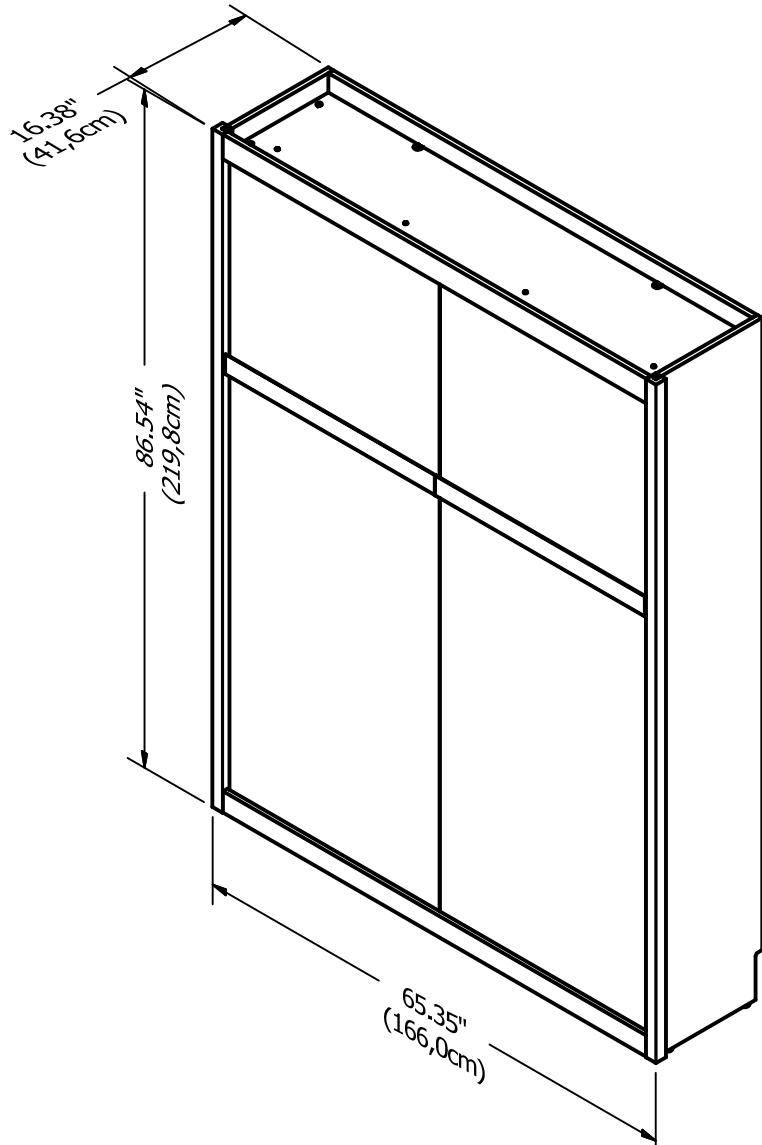

Wall Bed

8368222COM / 8368340COM / 8368341COM

Wood Breakdown:
PB 52% & MDF 3%
Total storage: 49 cubic feet

Overall Product Size:
65.35"W x 16.38"D x 86.54"H
166,0cm W x 41,6cm D x 219,8cm H

Queen Size Mattress

- * up to 10" thick
- * max weight 70 lbs (31.8 kgs)
- * min weight 35 lbs (15.9 kgs)

600 lbs
(272 kgs)
plus mattress weight

Maximum Weight Capacities
Unit Weight: 325 lbs. (147.4 kg)